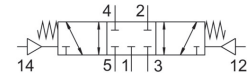

Разпределител Festo пневматичен -0.9-10 bar, 1/4", 1200 л/мин, VUWS-L25-P53C-M-G14

Feature	Value
Valve function	5/3, closed
Material of screws	Steel, galvanized
Lap	Overlap
Actuation type	Pneumatic
Valve size	26.5 mm
Standard nominal flow rate	1200 l/min
Pneumatic working port	G1/4
Operating pressure	-0.9 bar ... 10 bar
Design	Piston gate valve
Reset method	Mechanical spring
Certification	c UL us - Recognized (OL)
Nominal width	6.5 mm
Type code	VUWS
Exhaust air function	With flow control option
Sealing principle	Soft
Mounting position	Any
Manual override	None
Type of control	Direct
Pilot air supply port	Internal
Flow direction	Reversible
Symbol	00991018
Pilot pressure	2.5 bar ... 10 bar
Switching time off	65 ms
On switching time	13 ms
Changeover time	30 ms
Explosion prevention and protection	Observe the information on the certificate Zone 1 (ATEX) Zone 2 (ATEX) Zone 21 (ATEX) Zone 22 (ATEX)
Operating medium	Compressed air as per ISO 8573-1:2010 [7:4:4]
Information on operating and pilot media	Operation with oil lubrication possible (required for further use)
Vibration resistance	Transport application test with severity level 2 as per FN 942017-4 and EN 60068-2-6
Shock resistance	Shock test with severity level 2 as per FN 942017-5 and EN 60068-2-27
Corrosion resistance class (CRC)	2 - Moderate corrosion stress
Temperature of medium	-10 °C ... 60 °C

Feature	Value
Pilot medium	Compressed air as per ISO 8573-1:2010 [7:4:4]
Ambient temperature	-10 °C ... 60 °C
Product weight	364 g
Type of mounting	Optionally: On terminal strip With through-hole
Venting hole connection	Not ducted
Pilot air port 12	M5
Pilot air port 14	M5
Pneumatic connection 1	G1/4
Pneumatic connection 2	G1/4
Pneumatic connection 3	G1/4
Pneumatic connection 4	G1/4
Pneumatic connection 5	G1/4
Note on materials	RoHS-compliant
Seals material	HNBR NBR
Housing material	Die-cast aluminum Painted
Piston slide material	Wrought aluminum alloy